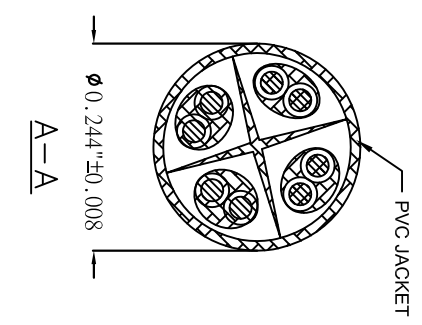

THE INFORMATION CONTAINED IN THIS DRAWING IS THE SOLE PROPERTY OF AMPHENOL CABLES ON DEMAND. ANY REPRODUCTION OR DISCLOSURE TO THIRD PARTIES, IN PART OR WHOLE, WITHOUT THE EXPRESS WRITTEN PERMISSION OF AMPHENOL CABLES ON DEMAND IS PROHIBITED.

REV.	DESCRIPTION	DATE	APPROVED
A	NEW RELEASE	08/Mar/2007	

LENGHT & P/N Table

LENGHTH	P/N	Cable Color
1FT±1 inch	MP-64RJ45UNNNA-001	Gray
3FT±1 inch	MP-64RJ45UNNNA-003	Gray
5FT±2 inch	MP-64RJ45UNNNA-005	Gray
6FT±2 inch	MP-64RJ45UNNNA-006	Gray
7FT±2 inch	MP-64RJ45UNNNA-007	Gray
10FT±3 inch	MP-64RJ45UNNNA-010	Gray
14FT±3 inch	MP-64RJ45UNNNA-014	Gray
25FT±4 inch	MP-64RJ45UNNNA-025	Gray
50FT±8 inch	MP-64RJ45UNNNA-050	Gray
100FT±8 inch	MP-64RJ45UNNNA-100	Gray

PIN OUT: T568B		
P1	P2	COLOR
PIN1	PIN1	WHITE/ORANGE
PIN2	PIN2	ORANGE
PIN3	PIN3	WHITE/GREEN
PIN4	PIN4	BLUE
PIN5	PIN5	WHITE/BLUE
PIN6	PIN6	GREEN
PIN7	PIN7	WHITE/BROWN
PIN8	PIN8	BROWN

UNLESS OTHERWISE SPECIFIED DIMENSIONS ARE IN INCHES TOLERANCES ARE:		EQR. NO.		Amphenol Cables on Demand 20 VALLEY ST. ENDICOTT, NY 13760	
BENIMS		APPROVALS		DATE	
X	±X	LF	08/Mar/2007		
.XX	±.XX	CHECKED	BA	08/Mar/2007	
.XXX	±.XXX	RESP' ENG			
THIRD ANGLE PROJECTION		INTG ENG		SIZE DWG. NO. MP-64RJ45UNNNA-XXX	
DAD FILE				SCALE	SHEET OF