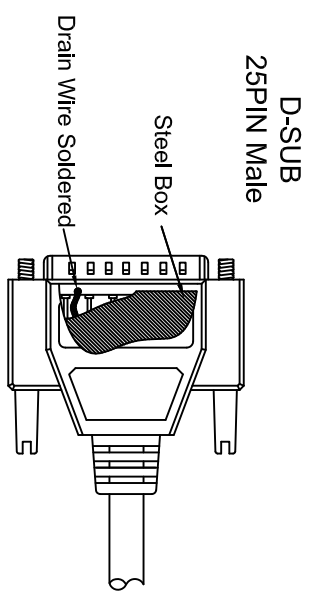

THE INFORMATION CONTAINED IN THIS DRAWING IS THE SOLE PROPERTY OF AMPHENOL CABLES ON DEMAND. ANY REPRODUCTION OR DISCLOSURE TO THIRD PARTIES IN PART OR WHOLE, WITHOUT THE EXPRESS WRITTEN PERMISSION OF AMPHENOL CABLES ON DEMAND IS PROHIBITED.

REVISIONS		
REV.	DESCRIPTION	DATE
A	NEW RELEASE	03/JAN/2007
A1	Add wiring color	16/JAN/2012

LENGTH & P/N Table

LENGTH	P/N	Cable Color
1.5FT ±1 inch	CS-DSPMDB25MM-001.5	GREY
2.5FT ±1 inch	CS-DSPMDB25MM-002.5	GREY
5FT ±2 inch	CS-DSPMDB25MM-005	GREY
10FT ±3 inch	CS-DSPMDB25MM-010	GREY
12FT ±3 inch	CS-DSPMDB25MM-012	GREY
15FT ±3 inch	CS-DSPMDB25MM-015	GREY
25FT ±4 inch	CS-DSPMDB25MM-025	GREY
50FT ±8 inch	CS-DSPMDB25MM-050	GREY

PIN OUT:

Male	Male	Color
PIN1	PIN1	Black
PIN2	PIN2	Brown
PIN3	PIN3	Red
PIN4	PIN4	Orange
PIN5	PIN5	Yellow
PIN6	PIN6	Green
PIN7	PIN7	Blue
PIN8	PIN8	Purple
PIN9	PIN9	Gray
PIN10	PIN10	White
PIN11	PIN11	Pink
PIN12	PIN12	Light green
PIN13	PIN13	Black/white
PIN14	PIN14	Brown/white
PIN15	PIN15	Red/white
PIN16	PIN16	Orange/white
PIN17	PIN17	Green/white
PIN18	PIN18	Blue/white
PIN19	PIN19	Purple/white
PIN20	PIN20	Orange/white
PIN21	PIN21	Red/black
PIN22	PIN22	Yellow/black
PIN23	PIN23	Green/black
PIN24	PIN24	Gray/black
PIN25	PIN25	Pink/black
SHIELD	SHIELD	Drain Wire