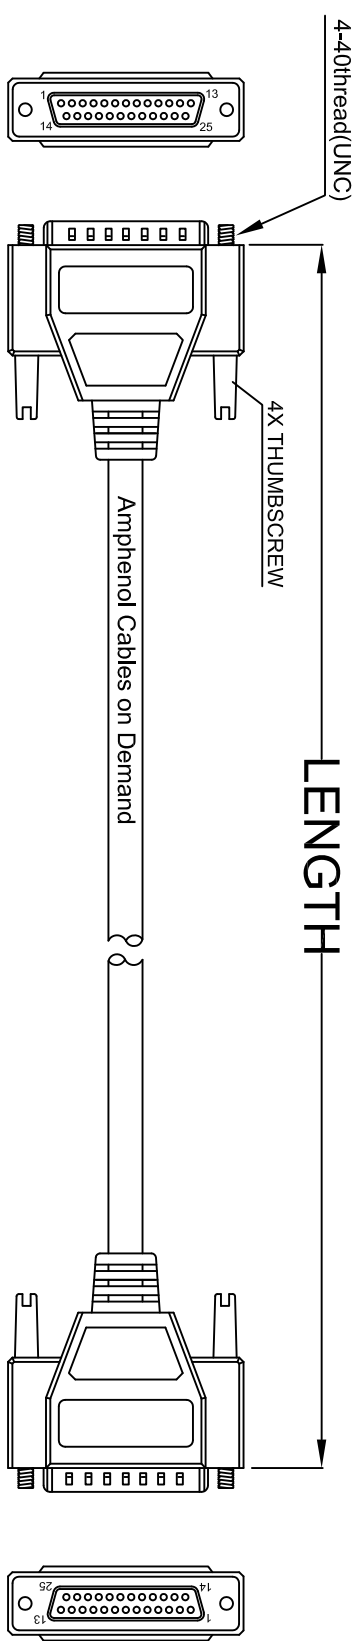

THE INFORMATION CONTAINED IN THIS DRAWING IS THE SOLE PROPERTY OF AMPHENOL CABLES ON DEMAND. ANY REPRODUCTION OR DISCLOSURE TO THIRD PARTIES IN PART OR WHOLE, WITHOUT THE EXPRESS WRITTEN PERMISSION OF AMPHENOL CABLES ON DEMAND IS PROHIBITED.

REVISIONS		
REV.	DESCRIPTION	DATE
A	NEW RELEASE	03/JAN/2007
A1	Add wiring color	16/JAN/2012

LENGTH & P/N Table

LENGTH	P/N	Cable Color
1.5FT ±1 inch	CS-DSPMDB25MM-001.5	GREY
2.5FT ±1 inch	CS-DSPMDB25MM-002.5	GREY
5FT ±2 inch	CS-DSPMDB25MM-005	GREY
10FT ±3 inch	CS-DSPMDB25MM-010	GREY
12FT ±3 inch	CS-DSPMDB25MM-012	GREY
15FT ±3 inch	CS-DSPMDB25MM-015	GREY
25FT ±4 inch	CS-DSPMDB25MM-025	GREY
50FT ±8 inch	CS-DSPMDB25MM-050	GREY

PIN OUT:

Male	Male	Color
PIN1	PIN1	Black
PIN2	PIN2	Brown
PIN3	PIN3	Red
PIN4	PIN4	Orange
PIN5	PIN5	Yellow
PIN6	PIN6	Green
PIN7	PIN7	Blue
PIN8	PIN8	Purple
PIN9	PIN9	Gray
PIN10	PIN10	White
PIN11	PIN11	Pink
PIN12	PIN12	Light green
PIN13	PIN13	Black/white
PIN14	PIN14	Brown/white
PIN15	PIN15	Red/white
PIN16	PIN16	Orange/white
PIN17	PIN17	Green/white
PIN18	PIN18	Blue/white
PIN19	PIN19	Purple/white
PIN20	PIN20	Orange/white
PIN21	PIN21	Red/black
PIN22	PIN22	Yellow/black
PIN23	PIN23	Green/black
PIN24	PIN24	Gray/black
PIN25	PIN25	Pink/black
SHIELD	SHIELD	Drain Wire

Amphenol Cables on Demand
20 VALLEY ST. ENDCOTT, NY 13760

ASMI CBL Premium 25PIN D-Sub MM

SIZE DWG. NO. CS-DSPMDB25MM-XXX

NOTES: UNLESS OTHERWISE SPECIFIED