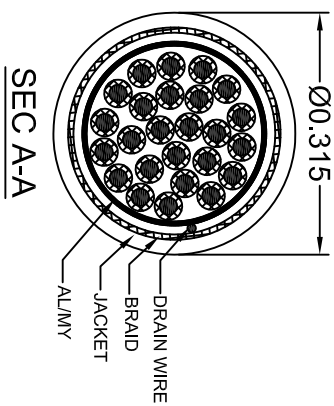

THE INFORMATION CONTAINED IN THIS DRAWING IS THE SOLE PROPERTY OF AMPHENOL CABLES ON DEMAND. ANY REPRODUCTION OR DISCLOSURE TO THIRD PARTIES IN PART OR WHOLE, WITHOUT THE EXPRESS WRITTEN PERMISSION OF AMPHENOL CABLES ON DEMAND IS PROHIBITED.

REVISIONS		
REV.	DESCRIPTION	DATE
A	NEW RELEASE	03/JAN/2007
A1	Add wiring color	16/JAN/2012

LENGTH & P/N Table

LENGTH	P/N	Cable Color
1.5FT ±1 inch	CS-DSPMDB25MM-001.5	GREY
2.5FT ±1 inch	CS-DSPMDB25MM-002.5	GREY
5FT ±2 inch	CS-DSPMDB25MM-005	GREY
10FT ±3 inch	CS-DSPMDB25MM-010	GREY
12FT ±3 inch	CS-DSPMDB25MM-012	GREY
15FT ±3 inch	CS-DSPMDB25MM-015	GREY
25FT ±4 inch	CS-DSPMDB25MM-025	GREY
50FT ±8 inch	CS-DSPMDB25MM-050	GREY

PIN OUT:

Male	Male	Color
PIN1	PIN1	Black
PIN2	PIN2	Brown
PIN3	PIN3	Red
PIN4	PIN4	Orange
PIN5	PIN5	Yellow
PIN6	PIN6	Green
PIN7	PIN7	Blue
PIN8	PIN8	Purple
PIN9	PIN9	Gray
PIN10	PIN10	White
PIN11	PIN11	Pink
PIN12	PIN12	Light green
PIN13	PIN13	Black/white
PIN14	PIN14	Brown/white
PIN15	PIN15	Red/white
PIN16	PIN16	Orange/white
PIN17	PIN17	Green/white
PIN18	PIN18	Blue/white
PIN19	PIN19	Purple/white
PIN20	PIN20	Orange/white
PIN21	PIN21	Red/black
PIN22	PIN22	Yellow/black
PIN23	PIN23	Green/black
PIN24	PIN24	Gray/black
PIN25	PIN25	Pink/black
SHIELD	SHIELD	Drain Wire