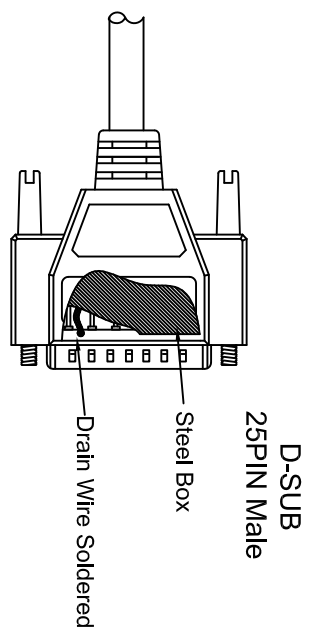

THE INFORMATION CONTAINED IN THIS DRAWING IS THE SOLE PROPERTY OF AMPHENOL CABLES ON DEMAND. ANY REPRODUCTION OR DISCLOSURE TO THIRD PARTIES IN PART OR WHOLE, WITHOUT THE EXPRESS WRITTEN PERMISSION OF AMPHENOL CABLES ON DEMAND IS PROHIBITED.

REVISIONS		
REV.	DESCRIPTION	DATE
A	NEW RELEASE	03/JAN/2007
A1	Add wiring color	16/JAN/2012

LENGTH & P/N Table

LENGTH	P/N	Cable Color
1.5FT ±1 inch	CS-DSPMDB25MM-001.5	GREY
2.5FT ±1 inch	CS-DSPMDB25MM-002.5	GREY
5FT ±2 inch	CS-DSPMDB25MM-005	GREY
10FT ±3 inch	CS-DSPMDB25MM-010	GREY
12FT ±3 inch	CS-DSPMDB25MM-012	GREY
15FT ±3 inch	CS-DSPMDB25MM-015	GREY
25FT ±4 inch	CS-DSPMDB25MM-025	GREY
50FT ±8 inch	CS-DSPMDB25MM-050	GREY

PIN OUT:

Male	Male	Color
PIN1	PIN1	Black
PIN2	PIN2	Brown
PIN3	PIN3	Red
PIN4	PIN4	Orange
PIN5	PIN5	Yellow
PIN6	PIN6	Green
PIN7	PIN7	Blue
PIN8	PIN8	Purple
PIN9	PIN9	Gray
PIN10	PIN10	White
PIN11	PIN11	Pink
PIN12	PIN12	Light green
PIN13	PIN13	Black/white
PIN14	PIN14	Brown/white
PIN15	PIN15	Red/white
PIN16	PIN16	Orange/white
PIN17	PIN17	Green/white
PIN18	PIN18	Blue/white
PIN19	PIN19	Purple/white
PIN20	PIN20	Orange/white
PIN21	PIN21	Red/black
PIN22	PIN22	Yellow/black
PIN23	PIN23	Green/black
PIN24	PIN24	Gray/black
PIN25	PIN25	Pink/black
SHIELD	SHIELD	Drain Wire