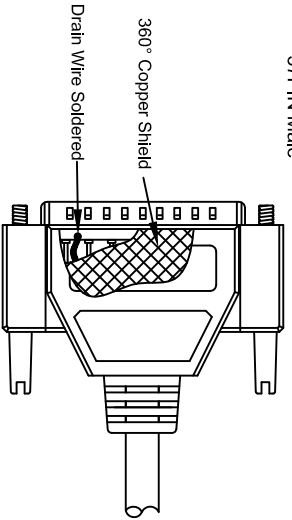

THE INFORMATION CONTAINED IN THIS DRAWING IS THE SOLE PROPERTY OF AMPHENOL CABLES ON DEMAND. ANY REPRODUCTION OR DISCLOSURE, TO THIRD PARTIES IN PART OR WHOLE, WITHOUT THE EXPRESS WRITTEN PERMISSION OF AMPHENOL CABLES ON DEMAND IS PROHIBITED.

REV.	DESCRIPTION	DATE	APPROVED
A	NEW RELEASE	16/JAN/2012	
A1	Add wiring color	16/JAN/2012	

LENGTH

SECC-A-A

LENGTH & P/N Table

LENGTH	P/N	Cable Color
2.5FT ±1 inch	CS-DSDM/DB37MM-002.5	GREY
5FT ±2 inch	CS-DSDM/DB37MM-005	GREY
10FT ±3 inch	CS-DSDM/DB37MM-010	GREY
15FT ±3 inch	CS-DSDM/DB37MM-015	GREY
25FT ±4 inch	CS-DSDM/DB37MM-025	GREY
50FT ±8 inch	CS-DSDM/DB37MM-050	GREY

PIN OUT: 1 TO 1		Male	Male	Color	Male	Male	Color
PIN1	PIN1	Black	PIN20	Red/Black			
PIN2	PIN2	Brown	PIN21	Orange/Black			
PIN3	PIN3	Red	PIN22	Yellow/Black			
PIN4	PIN4	Orange	PIN23	Green/Black			
PIN5	PIN5	Yellow	PIN24	Grey/Black			
PIN6	PIN6	Green	PIN25	Pink/Black			
PIN7	PIN7	Blue	PIN26	Pink/Red			
PIN8	PIN8	Purple	PIN27	Pink/Blue			
PIN9	PIN9	Grey	PIN28	Pink/Green			
PIN10	PIN10	White	PIN29	Light Blue			
PIN11	PIN11	Pink	PIN30	Light Blue/Black			
PIN12	PIN12	Light Green	PIN31	Light Blue/Red			
PIN13	PIN13	Black/White	PIN32	Light Blue/Blue			
PIN14	PIN14	Brown/White	PIN33	Light Blue/Green			
PIN15	PIN15	Red/White	PIN34	Grey/Red			
PIN16	PIN16	Orange/White	PIN35	Grey/Green			
PIN17	PIN17	Green/White	PIN36	Purple/Black			
PIN18	PIN18	Blue/White	PIN37	Blue/Black			
PIN19	PIN19	Purple/White	SHIELD	SHIELD— Drain Wire			