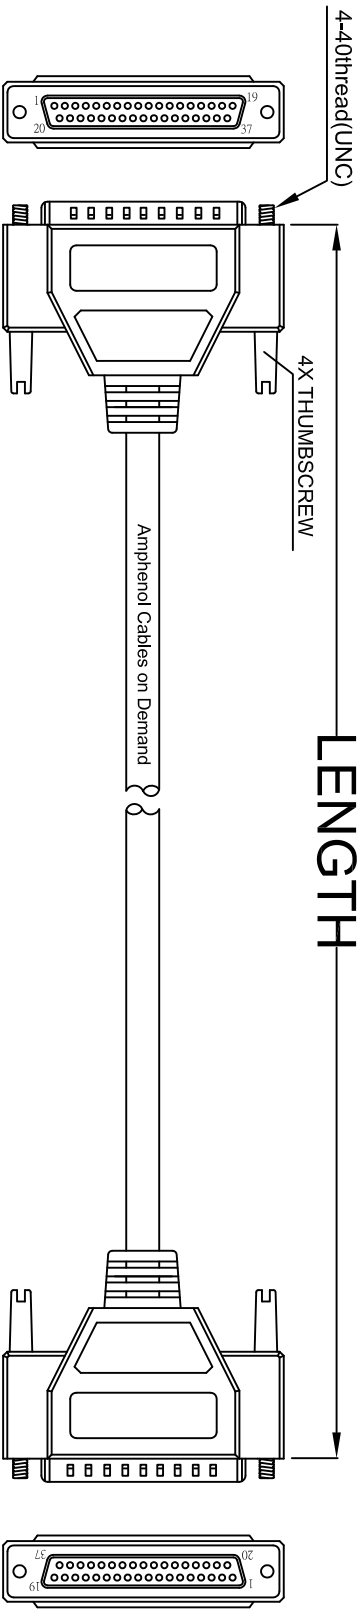

THE INFORMATION CONTAINED IN THIS DRAWING IS THE SOLE PROPERTY OF AMPHENOL CABLES ON DEMAND. ANY REPRODUCTION OR DISCLOSURE, TO THIRD PARTIES IN PART OR WHOLE, WITHOUT THE EXPRESS WRITTEN PERMISSION OF AMPHENOL CABLES ON DEMAND IS PROHIBITED.

REV.	DESCRIPTION	DATE	APPROVED
A	NEW RELEASE	16/JAN/2012	
A1	Add wiring color	16/JAN/2012	

LENGTH

SECC-A-A

LENGTH & P/N Table

LENGTH	P/N	Cable Color
2.5FT ±1 inch	CS-DSDM/DB37MM-002.5	GREY
5FT ±2 inch	CS-DSDM/DB37MM-005	GREY
10FT ±3 inch	CS-DSDM/DB37MM-010	GREY
15FT ±3 inch	CS-DSDM/DB37MM-015	GREY
25FT ±4 inch	CS-DSDM/DB37MM-025	GREY
50FT ±8 inch	CS-DSDM/DB37MM-050	GREY

PIN OUT: 1 TO 1		Male	Male	Color	Male	Male	Color
PIN1	PIN1	Black	PIN20	Red/Black			
PIN2	PIN2	Brown	PIN21	Orange/Black			
PIN3	PIN3	Red	PIN22	Yellow/Black			
PIN4	PIN4	Orange	PIN23	Green/Black			
PIN5	PIN5	Yellow	PIN24	Grey/Black			
PIN6	PIN6	Green	PIN25	Pink/Black			
PIN7	PIN7	Blue	PIN26	Pink/Red			
PIN8	PIN8	Purple	PIN27	Pink/Blue			
PIN9	PIN9	Grey	PIN28	Pink/Green			
PIN10	PIN10	White	PIN29	Light Blue			
PIN11	PIN11	Pink	PIN30	Light Blue/Black			
PIN12	PIN12	Light Green	PIN31	Light Blue/Red			
PIN13	PIN13	Black/White	PIN32	Light Blue/Blue			
PIN14	PIN14	Brown/White	PIN33	Light Blue/Green			
PIN15	PIN15	Red/White	PIN34	Grey/Red			
PIN16	PIN16	Orange/White	PIN35	Grey/Green			
PIN17	PIN17	Green/White	PIN36	Purple/Black			
PIN18	PIN18	Blue/White	PIN37	Blue/Black			
PIN19	PIN19	Purple/White	SHIELD	SHIELD— Drain Wire			

UNLESS OTHERWISE SPECIFIED DIMENSIONS ARE IN INCHES TOLERANCES ARE:		E&R NO.		DATE		DESCRIPTION	
FEEL	ANGLES	APPROVALS	DATE	DATE	DATE	DATE	DESCRIPTION
X	±X	LF	16/JAN/2012				Amphenol Cables on Demand 20 VALLEY ST. ENDDCOTT, NY 13760
XX	±XX	CHECKED	16/JAN/2012				
XXX	±XXX	BA	16/JAN/2012				
THIRD ANGLE PROJECTION				RESP ENG		ASM CBL Deluxe 37PIN D-Sub MM	
MFG ENG				SIZE DWGS. NO.		CS-DSDM/DB37MM-XXX	
SCALE				SHEET		OF	