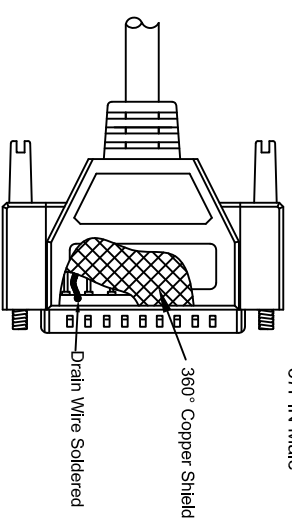

THE INFORMATION CONTAINED IN THIS DRAWING IS THE SOLE PROPERTY OF AMPHENOL CABLES ON DEMAND. ANY REPRODUCTION OR DISCLOSURE, TO THIRD PARTIES IN PART OR WHOLE, WITHOUT THE EXPRESS WRITTEN PERMISSION OF AMPHENOL CABLES ON DEMAND IS PROHIBITED.

REV.	DESCRIPTION	DATE	APPROVED
A	NEW RELEASE	16/JAN/2012	
A1	Add wiring color	16/JAN/2012	

LENGTH

SECC-A-A

LENGTH & P/N Table

LENGTH	P/N	Cable Color
2.5FT ±1 inch	CS-DSDM/DB37MM-002.5	GREY
5FT ±2 inch	CS-DSDM/DB37MM-005	GREY
10FT ±3 inch	CS-DSDM/DB37MM-010	GREY
15FT ±3 inch	CS-DSDM/DB37MM-015	GREY
25FT ±4 inch	CS-DSDM/DB37MM-025	GREY
50FT ±8 inch	CS-DSDM/DB37MM-050	GREY

PIN OUT: 1 TO 1		Male	Male	Color	Male	Male	Color
PIN1	PIN1	Black	PIN20	Red/Black			
PIN2	PIN2	Brown	PIN21	Orange/Black			
PIN3	PIN3	Red	PIN22	Yellow/Black			
PIN4	PIN4	Orange	PIN23	Green/Black			
PIN5	PIN5	Yellow	PIN24	Grey/Black			
PIN6	PIN6	Green	PIN25	Pink/Black			
PIN7	PIN7	Blue	PIN26	Pink/Red			
PIN8	PIN8	Purple	PIN27	Pink/Blue			
PIN9	PIN9	Grey	PIN28	Pink/Green			
PIN10	PIN10	White	PIN29	Light Blue			
PIN11	PIN11	Pink	PIN30	Light Blue/Black			
PIN12	PIN12	Light Green	PIN31	Light Blue/Red			
PIN13	PIN13	Black/White	PIN32	Light Blue/Blue			
PIN14	PIN14	Brown/White	PIN33	Light Blue/Green			
PIN15	PIN15	Red/White	PIN34	Grey/Red			
PIN16	PIN16	Orange/White	PIN35	Grey/Green			
PIN17	PIN17	Green/White	PIN36	Purple/Black			
PIN18	PIN18	Blue/White	PIN37	Blue/Black			
PIN19	PIN19	Purple/White	SHIELD	SHIELD— Drain Wire			

UNLESS OTHERWISE SPECIFIED DIMENSIONS ARE IN INCHES TOLERANCES ARE:		E&R NO.		DATE		DESCRIPTION	
FEEL	ANGLES	APPROVALS	DATE	DATE	DATE	DATE	DESCRIPTION
X	±X	LF	16/JAN/2012				Amphenol Cables on Demand 20 VALLEY ST. ENDDCOTT, NY 13760
XX	±XX	CHECKED	16/JAN/2012				
XXX	±XXX	BA	16/JAN/2012				
THIRD ANGLE PROJECTION				RESP ENG		ASM CBL Deluxe 37PIN D-Sub MM	
MFG ENG				SIZE DWGS. NO.		CS-DSDM/DB37MM-XXX	
SCALE				SHEET		OF	