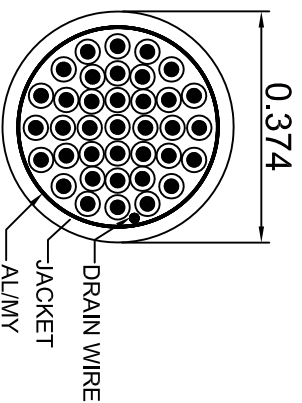

REV.	DESCRIPTION	DATE	APPROVED
A	NEW RELEASE	16/JAN/2012	
A1	Add wiring color	16/JAN/2012	

LENGTH

SECC-A-A

LENGTH & P/N Table

LENGTH	P/N	Cable Color
2.5FT ±1 inch	CS-DSDM/DB37MM-002.5	GREY
5FT ±2 inch	CS-DSDM/DB37MM-005	GREY
10FT ±3 inch	CS-DSDM/DB37MM-010	GREY
15FT ±3 inch	CS-DSDM/DB37MM-015	GREY
25FT ±4 inch	CS-DSDM/DB37MM-025	GREY
50FT ±8 inch	CS-DSDM/DB37MM-050	GREY

PIN OUT: 1 TO 1		Male	Male	Color	Male	Male	Color
PIN1	PIN1	Black	PIN20	Red/Black			
PIN2	PIN2	Brown	PIN21	Orange/Black			
PIN3	PIN3	Red	PIN22	Yellow/Black			
PIN4	PIN4	Orange	PIN23	Green/Black			
PIN5	PIN5	Yellow	PIN24	Grey/Black			
PIN6	PIN6	Green	PIN25	Pink/Black			
PIN7	PIN7	Blue	PIN26	Pink/Red			
PIN8	PIN8	Purple	PIN27	Pink/Blue			
PIN9	PIN9	Grey	PIN28	Pink/Green			
PIN10	PIN10	White	PIN29	Light Blue			
PIN11	PIN11	Pink	PIN30	Light Blue/Black			
PIN12	PIN12	Light Green	PIN31	Light Blue/Red			
PIN13	PIN13	Black/White	PIN32	Light Blue/Blue			
PIN14	PIN14	Brown/White	PIN33	Light Blue/Green			
PIN15	PIN15	Red/White	PIN34	Grey/Red			
PIN16	PIN16	Orange/White	PIN35	Grey/Green			
PIN17	PIN17	Green/White	PIN36	Purple/Black			
PIN18	PIN18	Blue/White	PIN37	Blue/Black			
PIN19	PIN19	Purple/White	SHIELD	SHIELD— Drain Wire			

UNLESS OTHERWISE SPECIFIED DIMENSIONS ARE IN INCHES TOLERANCES ARE:		E&R NO.		DATE		DESCRIPTION	
FEEL	ANGLES	APPROVALS	DATE	DATE	DATE	DATE	DESCRIPTION
X	±X	LF	16/JAN/2012				Amphenol Cables on Demand 20 VALLEY ST. ENDDCOTT, NY 13760
XX	±XX	CHECKED	16/JAN/2012				
XXX	±XXX	BA	16/JAN/2012				
THIRD ANGLE PROJECTION				RESP ENG		ASM CBL Deluxe 37PIN D-Sub MM	
MFG ENG				SIZE DWGS. NO.		CS-DSDM/DB37MM-XXX	
SCALE				SHEET		OF	